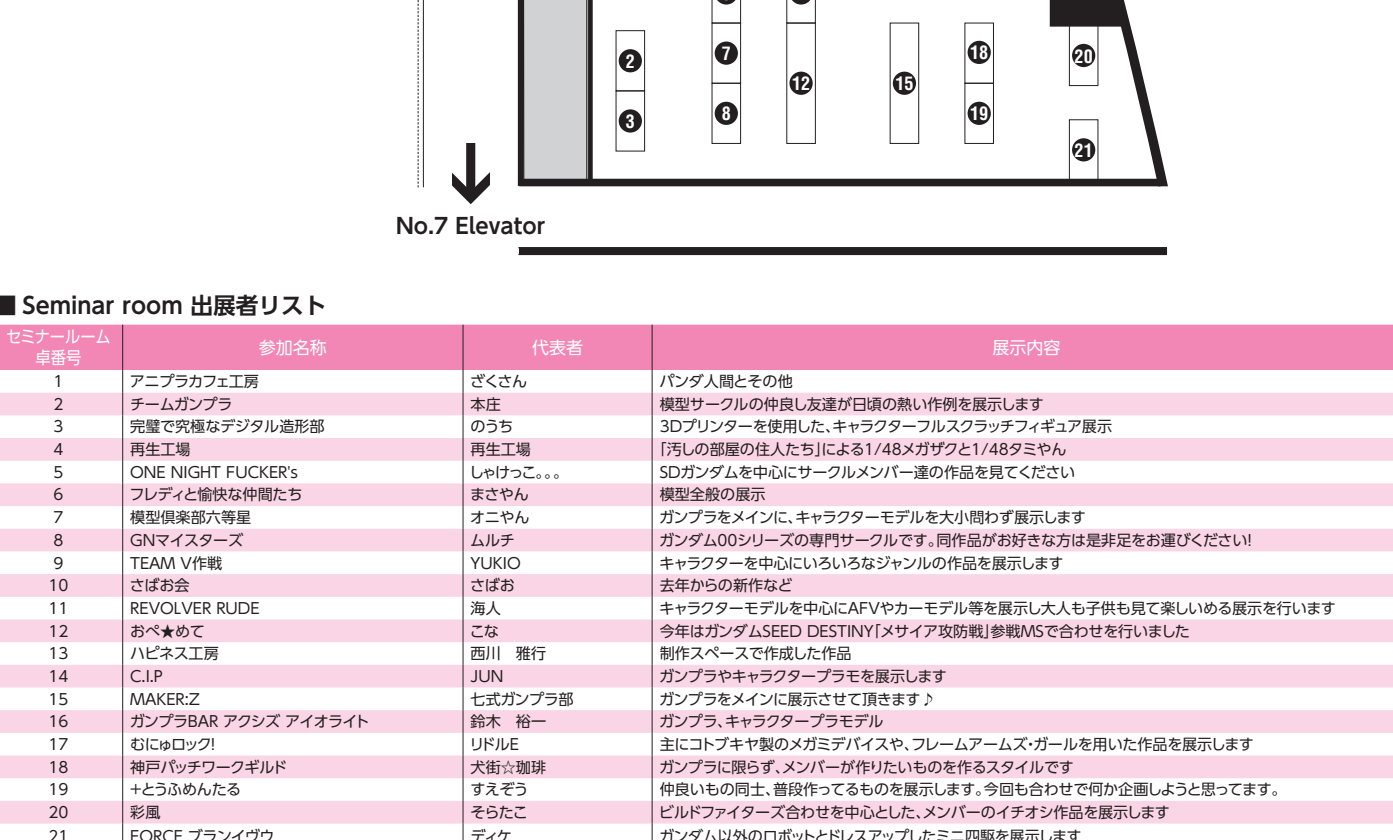

11F

Planning and Exhibition room

企画展示ルーム

Table listing exhibitors for the Planning and Exhibition room, including booth number, exhibitor name, representative, and display content.

Table listing exhibitors for the Planning and Exhibition room, including booth number, exhibitor name, representative, and display content.

Multi Zone

マルチゾーン

Table listing exhibitors for the Multi Zone area, including booth number, exhibitor name, representative, and display content.

Seminar room

セミナールーム

Table listing exhibitors for the Seminar room, including booth number, exhibitor name, representative, and display content.

10F

Multi-purpose room

多目的ルーム

Table listing exhibitors for the Multi-purpose room, including booth number, exhibitor name, representative, and display content.

Table listing exhibitors for the Multi-purpose room, including booth number, exhibitor name, representative, and display content.

Salon

サロン

Table listing exhibitors for the Salon area, including booth number, exhibitor name, representative, and display content.

Table listing exhibitors for the Salon area, including booth number, exhibitor name, representative, and display content.