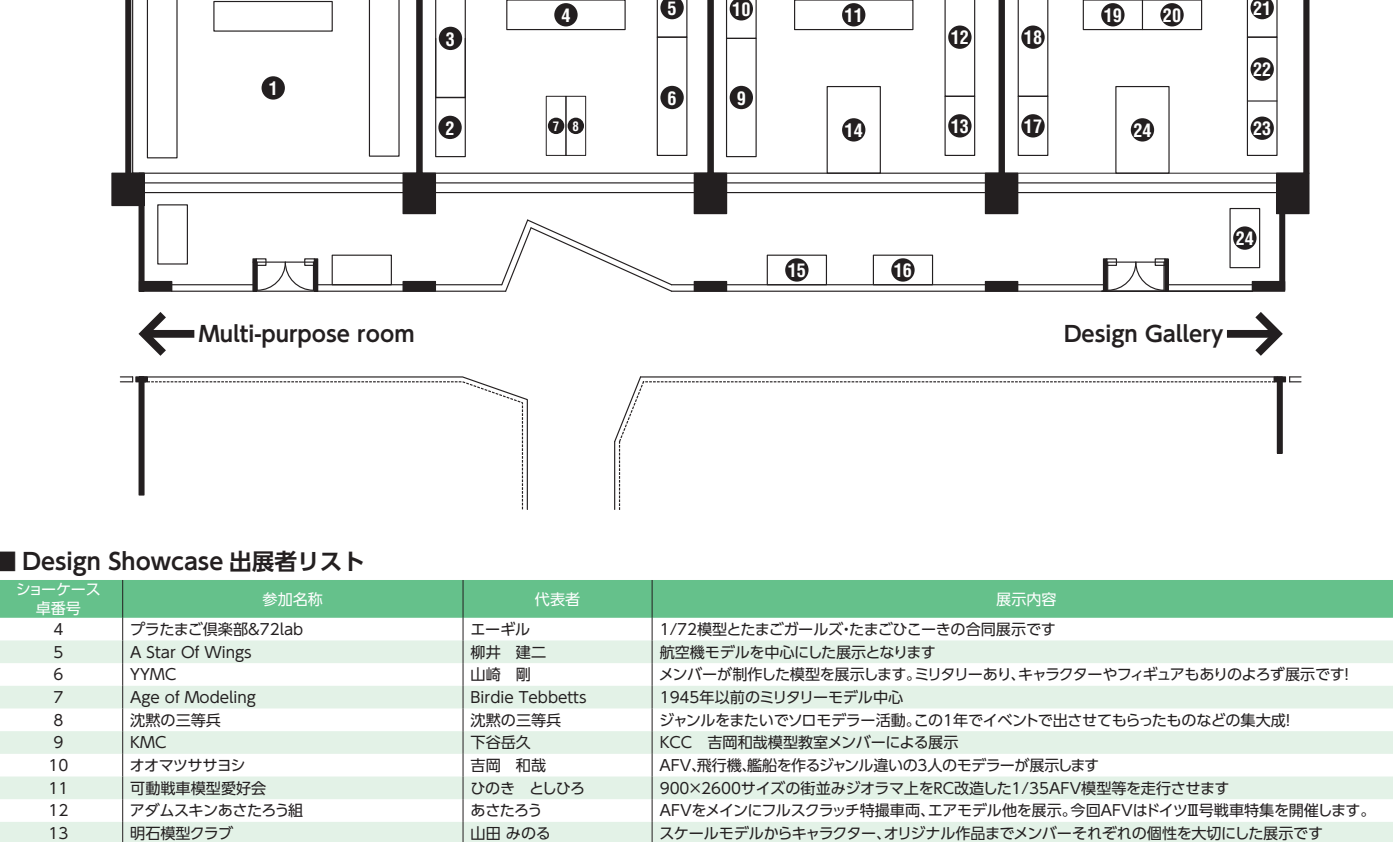

10F

Multi-purpose room

多目的ルーム

Table listing exhibitors for the Multi-purpose room, including booth number, exhibitor name, representative, and display content.

Table listing exhibitors for the Multi-purpose room, including booth number, exhibitor name, representative, and display content.

Salon

サロン

Table listing exhibitors for the Salon area, including booth number, exhibitor name, representative, and display content.

Table listing exhibitors for the Salon area, including booth number, exhibitor name, representative, and display content.

Design Showcase

デザインショーケース

Table listing exhibitors for the Design Showcase area, including booth number, exhibitor name, representative, and display content.

Table listing exhibitors for the Design Showcase area, including booth number, exhibitor name, representative, and display content.

Design Gallery

デザインギャラリー

Table listing exhibitors for the Design Gallery area, including booth number, exhibitor name, representative, and display content.