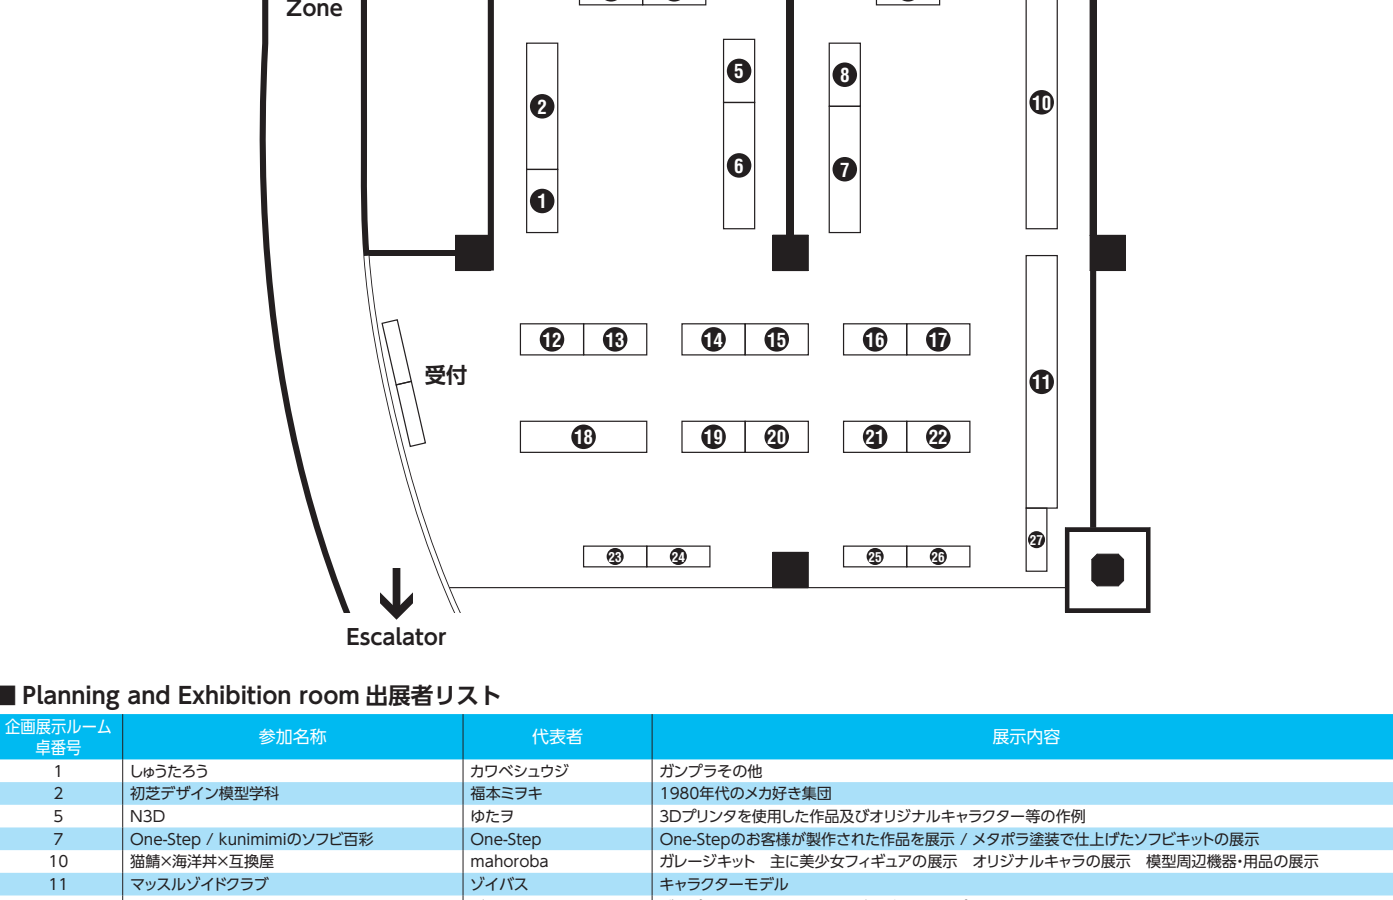

11F

Planning and Exhibition room

企画展示ルーム

Table listing exhibitors for the Planning and Exhibition room, including booth number, exhibitor name, representative, and display content.

Table listing exhibitors for the Planning and Exhibition room, including booth number, exhibitor name, representative, and display content.

Multi Zone

マルチゾーン

Table listing exhibitors for the Multi Zone area, including booth number, exhibitor name, representative, and display content.

Seminar room

セミナールーム

Table listing exhibitors for the Seminar room, including booth number, exhibitor name, representative, and display content.

10F

Multi-purpose room

多目的ルーム

Table listing exhibitors for the Multi-purpose room, including booth number, exhibitor name, representative, and display content.

Table listing exhibitors for the Multi-purpose room, including booth number, exhibitor name, representative, and display content.

Salon

サロン

Table listing exhibitors for the Salon area, including booth number, exhibitor name, representative, and display content.

Table listing exhibitors for the Salon area, including booth number, exhibitor name, representative, and display content.